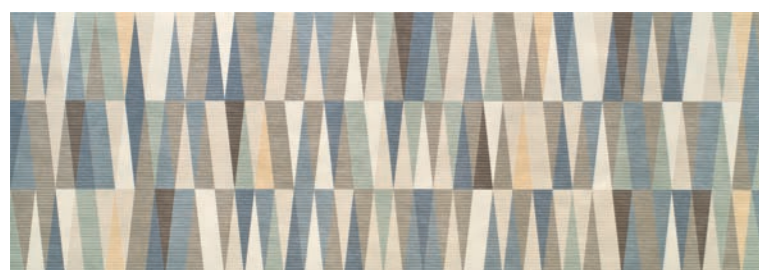

FRAMEWORK
35x100 cm Rect - 13^{3/4}"x39"
± 8 mm