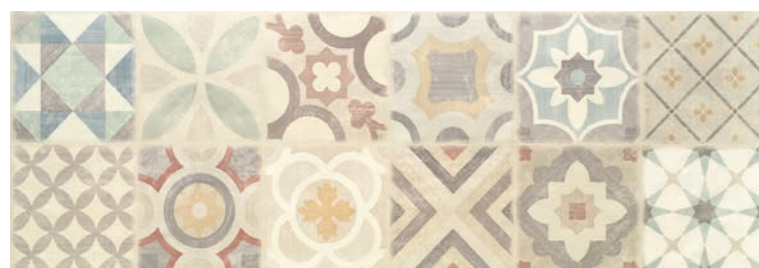

Even

MONOPOROSA IN PASTA BIANCA SMALTATA_GLAZED WHITE BODY POROUS SINGLE-FIRED WALL TILES

RIVESTIMENTI DA INTERNO_INTERIOR WALL COVERINGS

DECORI_DECORS

MEDLEY COLD
35x100 cm Rect - 13^{3/4}"x39"
± 8 mm

MEDLEY WARM
35x100 cm Rect - 13^{3/4}"x39"
± 8 mm